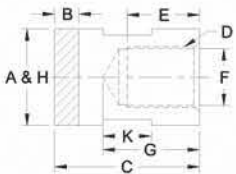

THREADED ELECTRODES

Phone: 866-RES-WELD (737-9353) Fax: 714-252-5335

www.seedorffwelders.com

THREADED ELECTRODES

FEMALE FLAT

FEMALE TRUNCATED

CMW®3 FEMALE THREADED ELECTRODES										
CMW®3 PART No.	Type	O.A.L. C	Thread D	Major Dia. A	Thread Depth E	Water Hole Depth G	Water Hole Dia. F	Over Wrench Flats	Wrench Flat Length K	Welding Face Dia. H
336508	Female Flat	2	5/8-18	1	3/4	1-1/4	37/64	7/8	3/4	1
336510				1-1/4				3/4	1-1/4	
336512				1-1/2				7/8	1-1/2	
326508	Female Truncat.	2	5/8-18	1	3/4	1-1/4	37/64	7/8	3/4	3/8
326510				1-1/4				3/4	1/2	
326512				1-1/2				7/8	5/8	

MALE FLAT

MALE TRUNCATED

CMW®3 MALE THREADED ELECTRODES										
CMW®3 PART No.	Type	O.A.L. C	Thread D	Major Dia. A	Thread Depth E	Water Hole Depth G	Water Hole Dia. F	Over Wrench Flats	Wrench Flat Length K	Welding Face Dia. H
330507	Male Flat	2	5/8-18	7/8	9/16	1-1/4	5/16	3/4	5/8	7/8
330508			5/8-18	1	9/16		5/16	7/8	5/8	1
330506			5/8-11	3/4	15/32		5/16	5/8	5/8	3/4
335507			5/8-11	7/8	15/32		5/16	3/4	3/4	7/8
335508			3/4-10	1	5/8		3/8	7/8	7/8	1
335510	3/4-10	1-1/4	5/8	3/8	1	3/4	1-1/4			
335512	7/8-9	1-1/2	3/4	1/2	1-1/4	7/8	1-1/2			
325506	Male Truncat.	2	5/8-11	3/4	15/32	1-1/4	5/16	5/8	1/2	1/4
325507			5/8-11	7/8	15/32		5/16	3/4	5/8	5/16
325508			3/4-10	1	5/8		3/8	7/8	5/8	3/8
325510			3/4-10	1-1/4	5/8		3/8	1	3/4	1/2