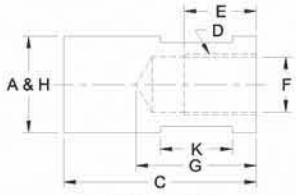

THREADED ELECTRODES

Phone: 866-RES-WELD (737-9353) Fax: 714-252-5335

www.seedorffwelders.com

THREADED ELECTRODES

FEMALE FLAT

FEMALE TRUNCATED

CMW®3 FEMALE THREADED ELECTRODES										
CMW®3 PART No.	Type	O.A.L. C	Thread D	Major Dia. A	Thread Depth E	Water Hole Depth G	Water Hole Dia. F	Over Wrench Flats	Wrench Flat Length K	Welding Face Dia. H
336508	Female Flat	2	5/8-18	1	3/4	1-1/4	37/64	7/8	3/4	1
336510				1-1/4				3/4	1-1/4	
336512				1-1/2				7/8	1-1/2	
326508	Female Truncat.	2	5/8-18	1	3/4	1-1/4	37/64	7/8	3/4	3/8
326510				1-1/4				3/4	1/2	
326512				1-1/2				7/8	5/8	

MALE FLAT

MALE TRUNCATED

CMW®3 MALE THREADED ELECTRODES										
CMW®3 PART No.	Type	O.A.L. C	Thread D	Major Dia. A	Thread Depth E	Water Hole Depth G	Water Hole Dia. F	Over Wrench Flats	Wrench Flat Length K	Welding Face Dia. H
330507	Male Flat	2	5/8-18	7/8	9/16	1-1/4	5/16	3/4	5/8	7/8
330508			5/8-18	1	9/16		5/16	7/8	5/8	1
330506			5/8-11	3/4	15/32		5/16	5/8	5/8	3/4
335507			5/8-11	7/8	15/32		5/16	3/4	3/4	7/8
335508			3/4-10	1	5/8		3/8	7/8	7/8	1
335510	3/4-10	1-1/4	5/8	3/8	1	3/4	1-1/4			
335512	7/8-9	1-1/2	3/4	1/2	1-1/4	7/8	1-1/2			
325506	Male Truncat.	2	5/8-11	3/4	15/32	1-1/4	5/16	5/8	1/2	1/4
325507			5/8-11	7/8	15/32		5/16	3/4	5/8	5/16
325508			3/4-10	1	5/8		3/8	7/8	5/8	3/8
325510			3/4-10	1-1/4	5/8		3/8	1	3/4	1/2