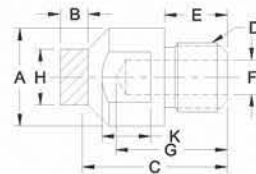

MALE FLAT

MALE TRUNCATED

CMW®3 MALE THREADED ELECTRODES										
CMW®3 PART No.	Type	O.A.L. C	Thread D	Major Dia. A	Thread Depth E	Water Hole Depth G	Water Hole Dia. F	Over Wrench Flats	Wrench Flat Length K	Welding Face Dia. H
330507	Male Flat	2	5/8-18	7/8	9/16	1-1/4	5/16	3/4	5/8	7/8
330508			5/8-18	1	9/16		5/16	7/8	5/8	1
330506			5/8-11	3/4	15/32		5/16	5/8	5/8	3/4
335507			5/8-11	7/8	15/32		5/16	3/4	3/4	7/8
335508			3/4-10	1	5/8		3/8	7/8	7/8	1
335510	3/4-10	1-1/4	5/8	3/8	1	3/4	1-1/4			
335512	7/8-9	1-1/2	3/4	1/2	1-1/4	7/8	1-1/2			
325506	Male Truncat.	2	5/8-11	3/4	15/32	1-1/4	5/16	5/8	1/2	1/4
325507			5/8-11	7/8	15/32		5/16	3/4	5/8	5/16
325508			3/4-10	1	5/8		3/8	7/8	5/8	3/8
325510			3/4-10	1-1/4	5/8		3/8	1	3/4	1/2

ELKONITE® FACED FEMALE FLAT

ELKONITE® FACED FEMALE CENTERED

ELKONITE® FACED MALE CENTERED

ELKONITE® FACED MALE & FEMALE THREADED ELECTRODES											
ELKONITE® 10W3 PART No.	Type	O.A.L. C	Thread D	Major Dia. A	Thread Depth E	Water Hole Depth G	Water Hole Dia. F	Over Wrench Flats	Wrench Flat Length K	Welding Face Dia. H	ELKONITE® Thickness B
636308	Female Flat	1-1/2	5/8-18	1	3/4	1	37/64	7/8	1/2	1	1/4
636310				1-1/4				1/2	1-1/4		
636312				1-1/2				7/8	1-1/2		
626308	Female Centered	1-1/2	5/8-18	1	3/4	1	37/64	7/8	13/16	5/8	1/4
626310				1-1/4				11/16	5/8		
620307	Male Centered	1-1/2	5/8-18	7/8	9/16	1	5/16	3/4	3/4	1/2	1/4
625206		1-1/4	5/8-11	3/4	15/32	7/8	5/16	5/8	3/4	1/2	3/16
625308		1-5/8	5/8-10	1	5/8	1-3/16	3/8	7/8	7/8	5/8	1/4