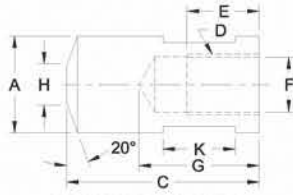

THREADED ELECTRODES

Phone: 866-RES-WELD (737-9353) Fax: 714-252-5335

www.seedorffwelders.com

THREADED ELECTRODES

FEMALE FLAT

FEMALE TRUNCATED

CMW®3 FEMALE THREADED ELECTRODES										
CMW®3 PART No.	Type	O.A.L. C	Thread D	Major Dia. A	Thread Depth E	Water Hole Depth G	Water Hole Dia. F	Over Wrench Flats	Wrench Flat Length K	Welding Face Dia. H
336508	Female Flat	2	5/8-18	1	3/4	1-1/4	37/64	7/8	3/4	1
336510				1-1/4				3/4	1-1/4	
336512				1-1/2				7/8	1-1/2	
326508	Female Truncat.	2	5/8-18	1	3/4	1-1/4	37/64	7/8	3/4	3/8
326510				1-1/4				3/4	1/2	
326512				1-1/2				7/8	5/8	

MALE FLAT

MALE TRUNCATED

CMW®3 MALE THREADED ELECTRODES										
CMW®3 PART No.	Type	O.A.L. C	Thread D	Major Dia. A	Thread Depth E	Water Hole Depth G	Water Hole Dia. F	Over Wrench Flats	Wrench Flat Length K	Welding Face Dia. H
330507	Male Flat	2	5/8-18	7/8	9/16	1-1/4	5/16	3/4	5/8	7/8
330508			5/8-18	1	9/16		5/16	7/8	5/8	1
330506			5/8-11	3/4	15/32		5/16	5/8	5/8	3/4
335507			5/8-11	7/8	15/32		5/16	3/4	3/4	7/8
335508			3/4-10	1	5/8		3/8	7/8	7/8	1
335510	3/4-10	1-1/4	5/8	3/8	1	3/4	1-1/4			
335512	7/8-9	1-1/2	3/4	1/2	1-1/4	7/8	1-1/2			
325506	Male Truncat.	2	5/8-11	3/4	15/32	1-1/4	5/16	5/8	1/2	1/4
325507			5/8-11	7/8	15/32		5/16	3/4	5/8	5/16
325508			3/4-10	1	5/8		3/8	7/8	5/8	3/8
325510			3/4-10	1-1/4	5/8		3/8	1	3/4	1/2