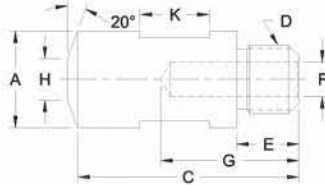

THREADED ELECTRODES

Phone: 866-RES-WELD (737-9353) Fax: 714-252-5335

www.seedorffwelders.com

THREADED ELECTRODES

FEMALE FLAT

FEMALE TRUNCATED

CMW®3 FEMALE THREADED ELECTRODES										
CMW®3 PART No.	Type	O.A.L. C	Thread D	Major Dia. A	Thread Depth E	Water Hole Depth G	Water Hole Dia. F	Over Wrench Flats	Wrench Flat Length K	Welding Face Dia. H
336508	Female Flat	2	5/8-18	1	3/4	1-1/4	37/64	7/8	3/4	1
336510				1-1/4				3/4	1-1/4	
336512				1-1/2				7/8	1-1/2	
326508	Female Truncat.	2	5/8-18	1	3/4	1-1/4	37/64	7/8	3/4	3/8
326510				1-1/4				3/4	1/2	
326512				1-1/2				7/8	5/8	

MALE FLAT

MALE TRUNCATED

CMW®3 MALE THREADED ELECTRODES										
CMW®3 PART No.	Type	O.A.L. C	Thread D	Major Dia. A	Thread Depth E	Water Hole Depth G	Water Hole Dia. F	Over Wrench Flats	Wrench Flat Length K	Welding Face Dia. H
330507	Male Flat	2	5/8-18	7/8	9/16	1-1/4	5/16	3/4	5/8	7/8
330508			5/8-18	1	9/16		5/16	7/8	5/8	1
330506			5/8-11	3/4	15/32		5/16	5/8	5/8	3/4
335507			5/8-11	7/8	15/32		5/16	3/4	3/4	7/8
335508			3/4-10	1	5/8		3/8	7/8	7/8	1
335510	3/4-10	1-1/4	5/8	3/8	1	3/4	1-1/4			
335512	7/8-9	1-1/2	3/4	1/2	1-1/4	7/8	1-1/2			
325506	Male Truncat.	2	5/8-11	3/4	15/32	1-1/4	5/16	5/8	1/2	1/4
325507			5/8-11	7/8	15/32		5/16	3/4	5/8	5/16
325508			3/4-10	1	5/8		3/8	7/8	5/8	3/8
325510			3/4-10	1-1/4	5/8		3/8	1	3/4	1/2