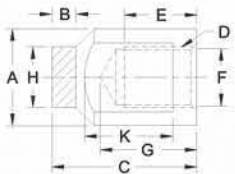

MALE FLAT

MALE TRUNCATED

CMW®3 MALE THREADED ELECTRODES										
CMW®3 PART No.	Type	O.A.L. C	Thread D	Major Dia. A	Thread Depth E	Water Hole Depth G	Water Hole Dia. F	Over Wrench Flats	Wrench Flat Length K	Welding Face Dia. H
330507	Male Flat	2	5/8-18	7/8	9/16	1-1/4	5/16	3/4	5/8	7/8
330508			5/8-18	1	9/16		5/16	7/8	5/8	1
330506			5/8-11	3/4	15/32		5/16	5/8	5/8	3/4
335507			5/8-11	7/8	15/32		5/16	3/4	3/4	7/8
335508			3/4-10	1	5/8		3/8	7/8	7/8	1
335510	3/4-10	1-1/4	5/8	3/8	1	3/4	1-1/4			
335512	7/8-9	1-1/2	3/4	1/2	1-1/4	7/8	1-1/2			
325506	Male Truncat.	2	5/8-11	3/4	15/32	1-1/4	5/16	5/8	1/2	1/4
325507			5/8-11	7/8	15/32		5/16	3/4	5/8	5/16
325508			3/4-10	1	5/8		3/8	7/8	5/8	3/8
325510			3/4-10	1-1/4	5/8		3/8	1	3/4	1/2

ELKONITE® FACED FEMALE FLAT

ELKONITE® FACED FEMALE CENTERED

ELKONITE® FACED MALE CENTERED

ELKONITE® FACED MALE & FEMALE THREADED ELECTRODES											
ELKONITE® 10W3 PART No.	Type	O.A.L. C	Thread D	Major Dia. A	Thread Depth E	Water Hole Depth G	Water Hole Dia. F	Over Wrench Flats	Wrench Flat Length K	Welding Face Dia. H	ELKONITE® Thickness B
636308	Female Flat	1-1/2	5/8-18	1	3/4	1	37/64	7/8	1/2	1	1/4
636310				1-1/4				1/2	1-1/4		
636312				1-1/2				7/8	1-1/2		
626308	Female Centered	1-1/2	5/8-18	1	3/4	1	37/64	7/8	13/16	5/8	1/4
626310				1-1/4				11/16	5/8		
620307	Male Centered	1-1/2	5/8-18	7/8	9/16	1	5/16	3/4	3/4	1/2	1/4
625206		1-1/4	5/8-11	3/4	15/32	7/8	5/16	5/8	3/4	1/2	3/16
625308		1-5/8	5/8-10	1	5/8	1-3/16	3/8	7/8	7/8	5/8	1/4