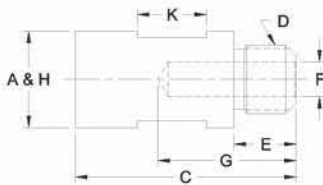

THREADED ELECTRODES

Phone: 866-RES-WELD (737-9353) Fax: 714-252-5335

www.seedorffwelders.com

THREADED ELECTRODES

FEMALE FLAT

FEMALE TRUNCATED

CMW®3 FEMALE THREADED ELECTRODES										
CMW®3 PART No.	Type	O.A.L. C	Thread D	Major Dia. A	Thread Depth E	Water Hole Depth G	Water Hole Dia. F	Over Wrench Flats	Wrench Flat Length K	Welding Face Dia. H
336508	Female Flat	2	5/8-18	1	3/4	1-1/4	37/64	7/8	3/4	1
336510				1-1/4				3/4	1-1/4	
336512				1-1/2				7/8	1-1/2	
326508	Female Truncat.	2	5/8-18	1	3/4	1-1/4	37/64	7/8	3/4	3/8
326510				1-1/4				3/4	1/2	
326512				1-1/2				7/8	5/8	

MALE FLAT

MALE TRUNCATED

CMW®3 MALE THREADED ELECTRODES										
CMW®3 PART No.	Type	O.A.L. C	Thread D	Major Dia. A	Thread Depth E	Water Hole Depth G	Water Hole Dia. F	Over Wrench Flats	Wrench Flat Length K	Welding Face Dia. H
330507	Male Flat	2	5/8-18	7/8	9/16	1-1/4	5/16	3/4	5/8	7/8
330508			5/8-18	1	9/16		5/16	7/8	5/8	1
330506			5/8-11	3/4	15/32		5/16	5/8	5/8	3/4
335507			5/8-11	7/8	15/32		5/16	3/4	3/4	7/8
335508			3/4-10	1	5/8		3/8	7/8	7/8	1
335510	3/4-10	1-1/4	5/8	3/8	1	3/4	1-1/4			
335512	7/8-9	1-1/2	3/4	1/2	1-1/4	7/8	1-1/2			
325506	Male Truncat.	2	5/8-11	3/4	15/32	1-1/4	5/16	5/8	1/2	1/4
325507			5/8-11	7/8	15/32		5/16	3/4	5/8	5/16
325508			3/4-10	1	5/8		3/8	7/8	5/8	3/8
325510			3/4-10	1-1/4	5/8		3/8	1	3/4	1/2