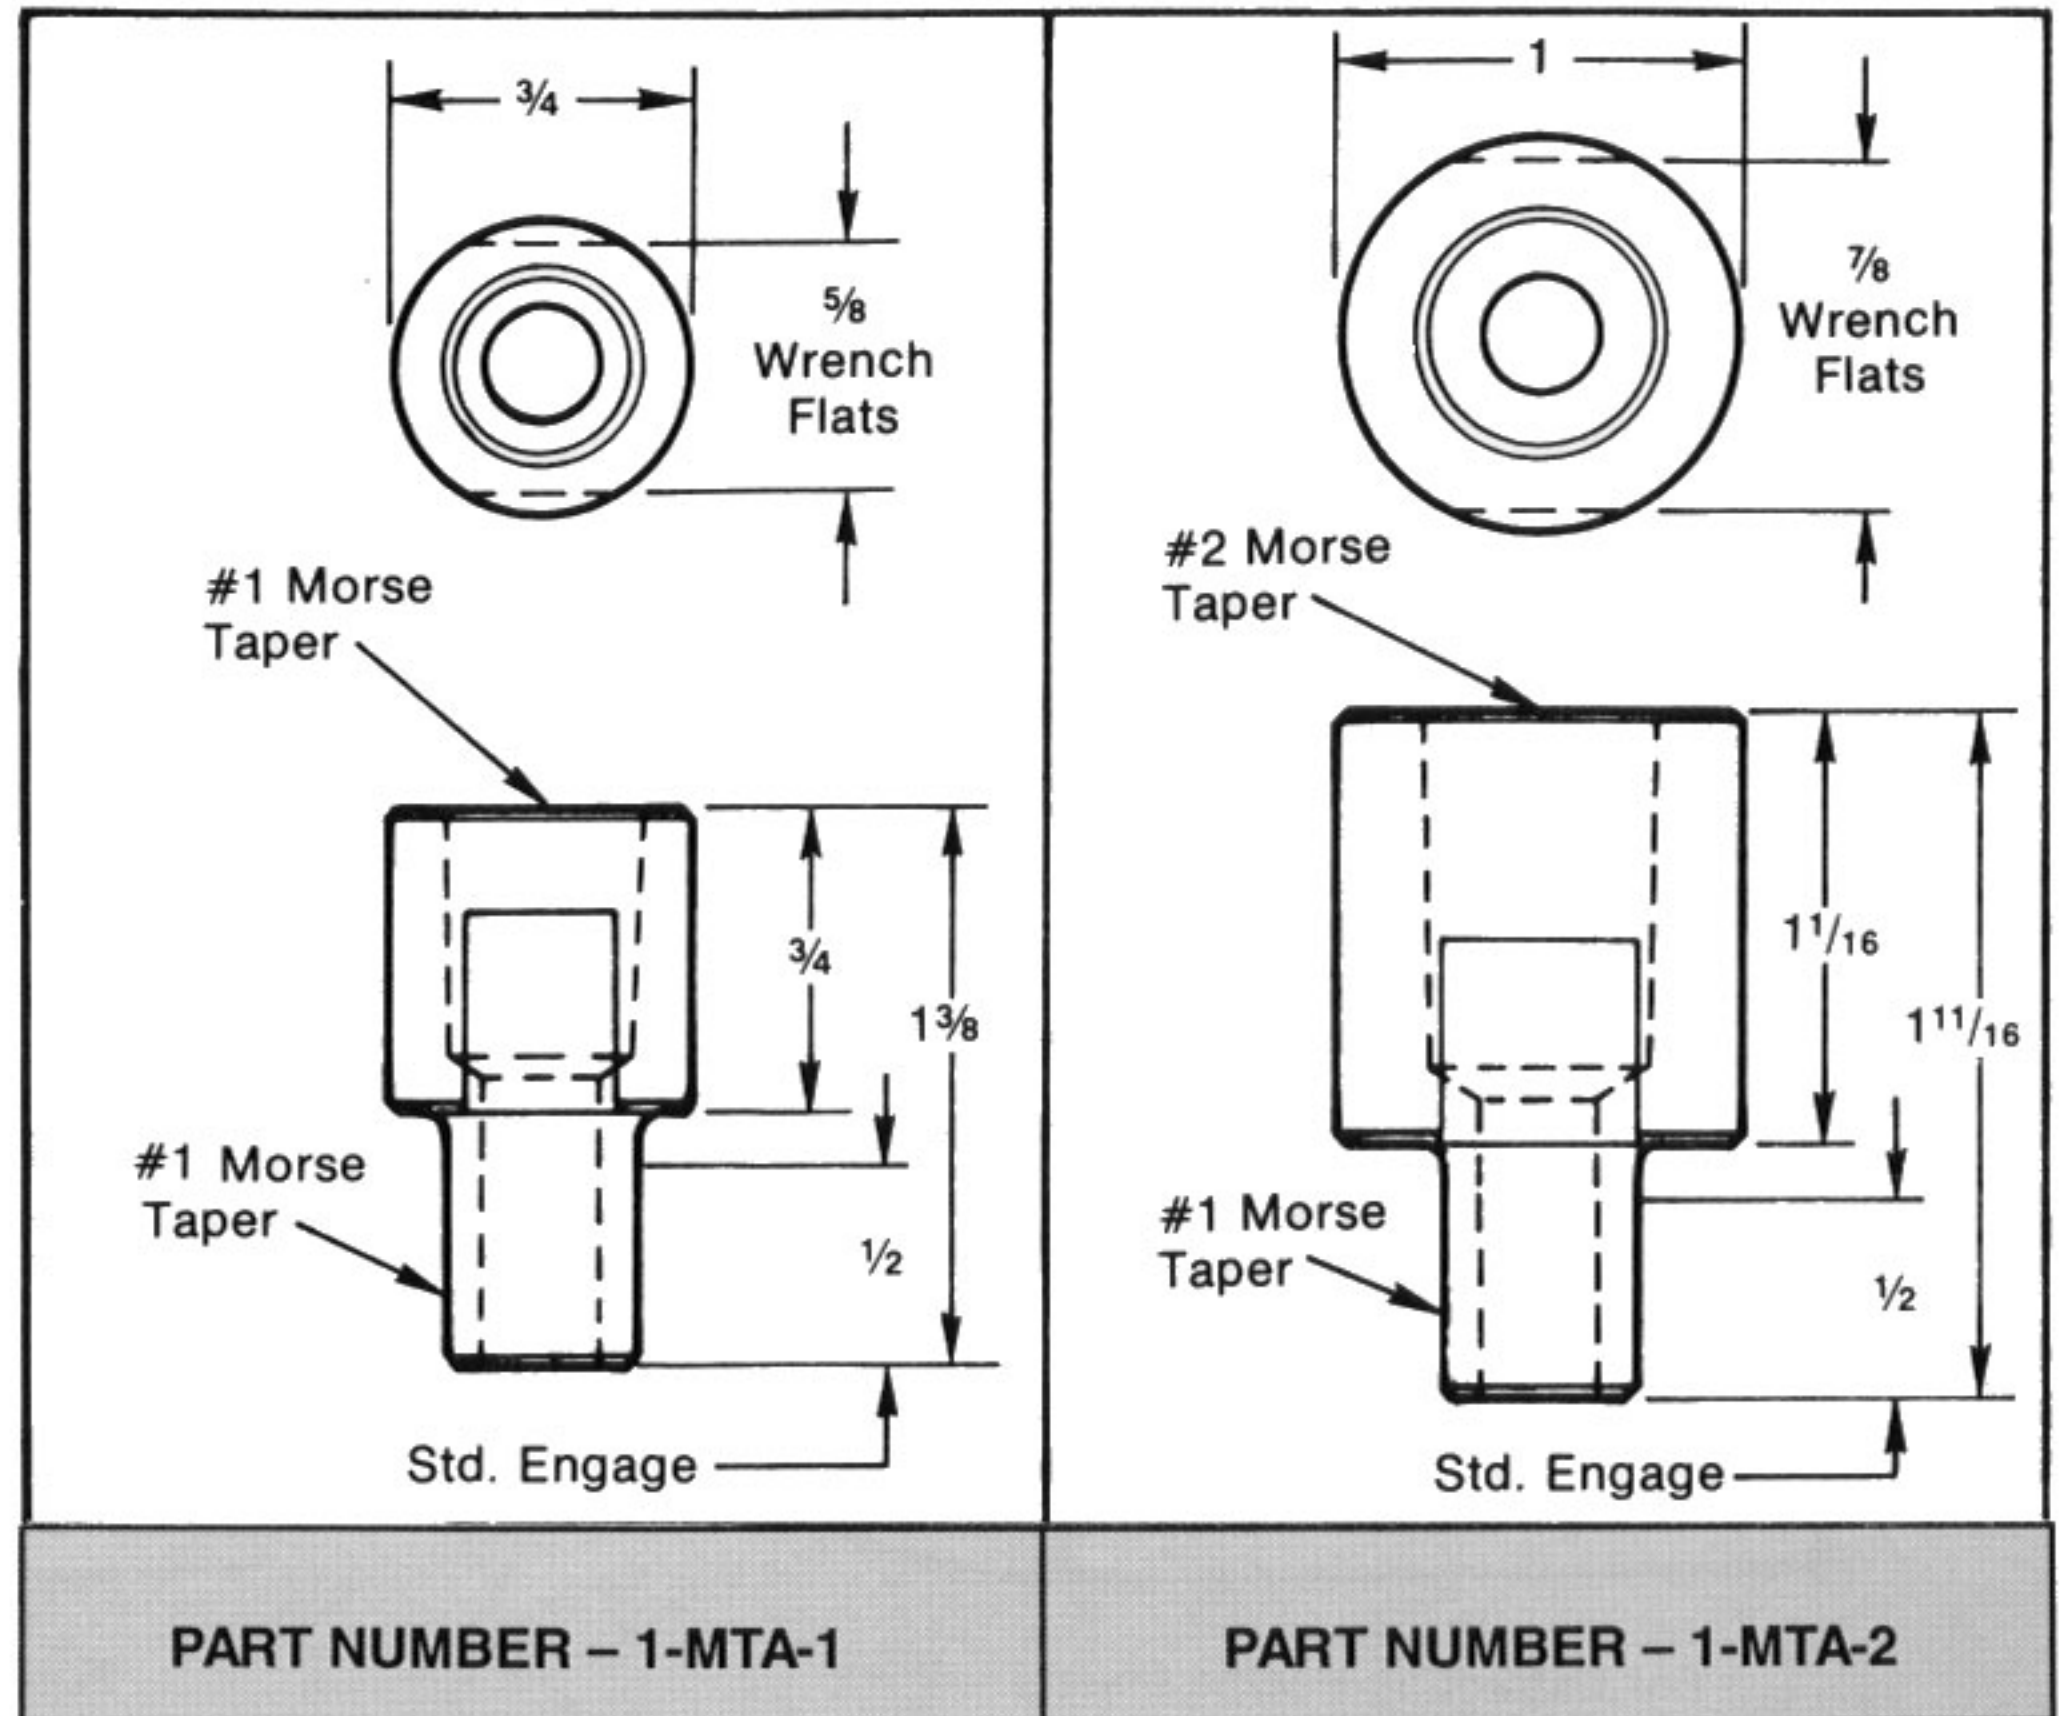

OTHER TAPER AND
THREADED ADAPTERS
ON REQUEST.

ELECTRODE ADAPTERS
FOR PACIFIC UNIVERSAL
AND THREADED HOLDERS
SHOWN ON PAGE 27

ALL ADAPTERS – R.W.M.A. CLASS II ALLOY