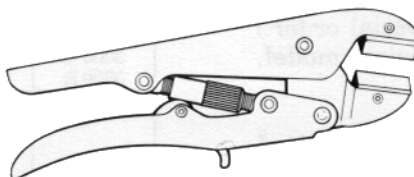

No. 4 RW and 5 RW at opposite ends,
EX-3, Item No. 601-0203

Large: EX-10-A, Item No. 601-0231

TUFFCAP EXTRACTORS (Shown on pg. 5)

Male caps, 4 & 5 RW, EX-4, Item No. 601-0210
Male caps, 4 & 5 RW, EX-45, Item No. 601-0240
Male caps, 5 & 6 RW, EX-56, Item No. 601-0242

Female caps, 4 RW, EX-4F, Item No. 601-0220
Female caps, 5 RW, EX-5F, Item No. 601-0221
Female caps, 6 RW, EX-6F, Item No. 601-0222

Male cap extractor has long-lever handles for easier cap removal. In two dual-size models: EX-45 and EX-56.